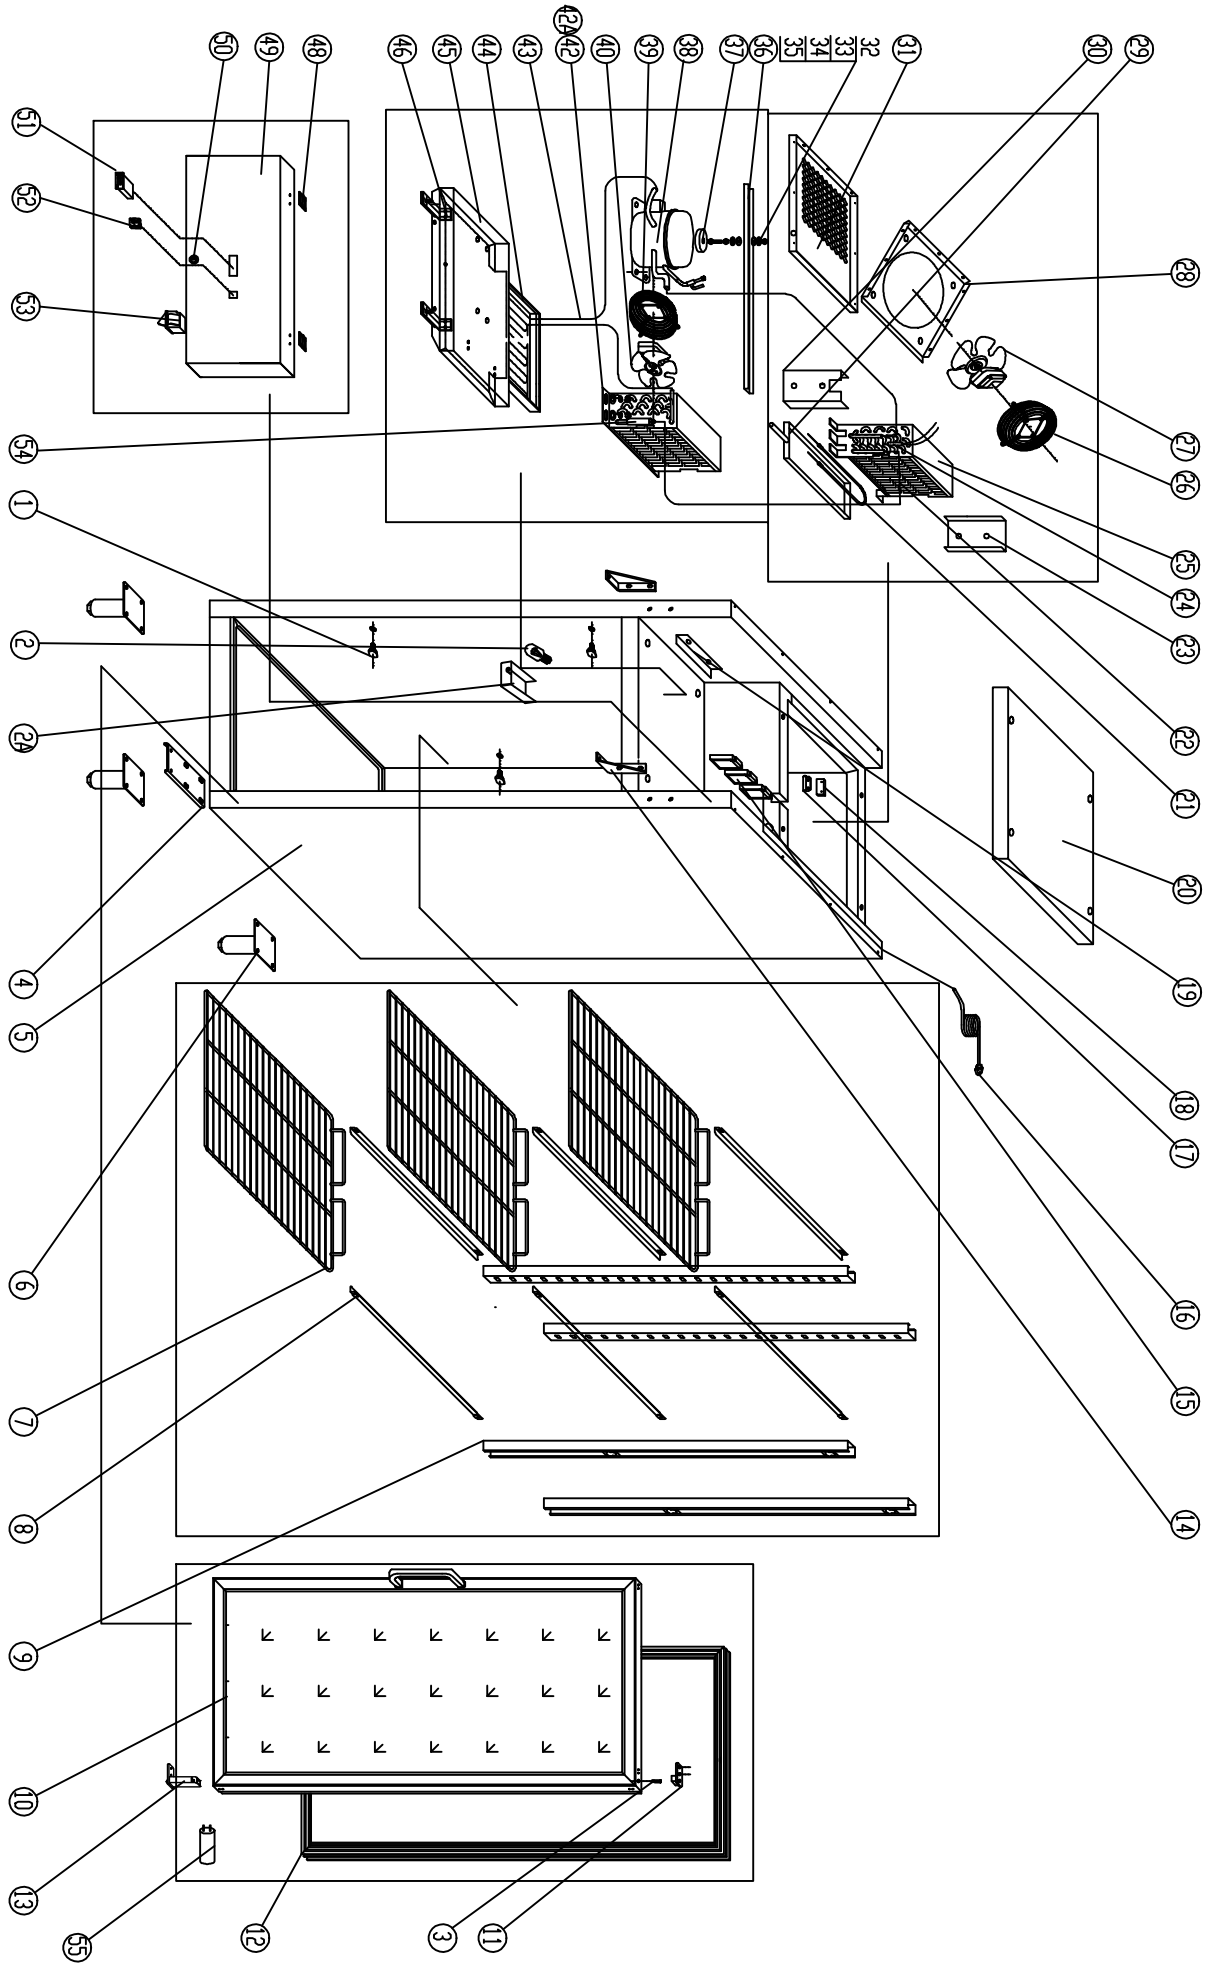

7450.0150

Onderdelen informatie

Erzatzteil information

Spare part information

Information de pièces

EXPLODE DIAGRAM OF GN650BTG

SPARE PARTS LIST OF 7450.0150

NO.	CODE	NAME	MODEL	QTY.	MATERIAL	REMARK
01		SUPPORT LOCATED NUT	M6	8PCS	BRASS	
02		LAMP	15W	1		
02A		LAMP COVER		1PC	PLASTIC	
03		DOWN HINGE AXIS	Φ7x24/M5	1PC	STAINLESS	
04		DOWN HINGE		1PC	STAINLESS	
05		BODY		1PC		
06		FEET	H=150	4PCS	STAINLESS	
07		SHELF	2/1 GN	3PCS	COATED STEEL	
08		GUIDE/RIGHT/LEFT	2/1 GN	3PAIRS	STAINLESS	
09		SUPPORT		4PCS	STAINLESS	
10		DOOR		1PC		
11		DOWN HINGE AXIS JACKET		1PC	PLASTIC	
12		GASKET		1PC	PVC	
13		DOOR SPRING		1PC		
14		UP HINGE RIGHT/LEFT		2PCS	STAINLESS	
15		JUNCTION BOX		3PCS		
16		PLUG	LT312/1.5MM ² x3G	1PC		
17		SENSOR FIXED CLIP		1PC	STAINLESS	
18		PROBE PADDING		1PC	STAINLESS	
19		FIXING STRIP		2PCS	ZINCIFY STEEL	
20		TOP		1PC		
21		DEFFROST HEATING ELEMENT	400W	1PC		
22		EVAPORATOR		1PC		
23		EVAPORATOR BACK GUIDE		1PC	STAINLESS	
24		PROTECTOR FOR HEATING ELEMENT	10A/65°C	1PC		
25		EVAPORATOR COVER		1PC	STAINLESS	
26		WALL RING		1PC		
27		EVAPORATOR FAN	CA03-51/φ230	1PC		
28		FAN SUPPORT		1PC	STAINLESS	

29		EVAPORATOR WATER PAN		1PC	STAINLESS	
30		EVAPORATOR FRONT GUIDE		1PC	STAINLESS	
31		AIRFLOW DUCT BOARD		1PC	STAINLESS	
32		BOLT	M8x75	1PC		
33		WASHER	φ8	2PCS		
34		SPRING WASHER	φ8	2PCS		
35		NUT	M8	2PCS		
36		COMPRESSOR SAFETY BAND		1PC	ZINCIFY STEEL	
37		SAFETY PADDING RUBBER	φ80	1PC		
38		COMPRESSOR	ASPERA J2178GK	1PC		
39		BASKET GUARD GRILLES		1PC	COATED STEEL	
40		CONDENSER FAN	CA01-01/φ230	1PC		
42		CONDENSER		1PC		
42A		FILTER		1PC		
43		DISCHARGE TUBE	φ8×0.75	1PC		
44		CONDENSATE EVAPORATOR PAN		1PC	STAINLESS	
45		UNIT BOARD		1PC	ZINCIFY STEEL	
46		FRONT PANEL FIXED CLIP		2PCS	ZINCIFY STEEL	
48		HINGE		2PCS	STAINLESS	
49		FRONT PANEL		1PC	STAINLESS	
50		LOCK		1PC		
51		THERMOSTAT (WITH 2 PROBES)	XR60C	1PC		
52		MAIN SWITCH	DRH-2415-3	1PC		
53		DOOR SWITCH	HC-050K4	1PC		
54		FILTER DRIER	25g	1PC	XH-9	
55		CAPACITANCE FOR DOOR		1PC		